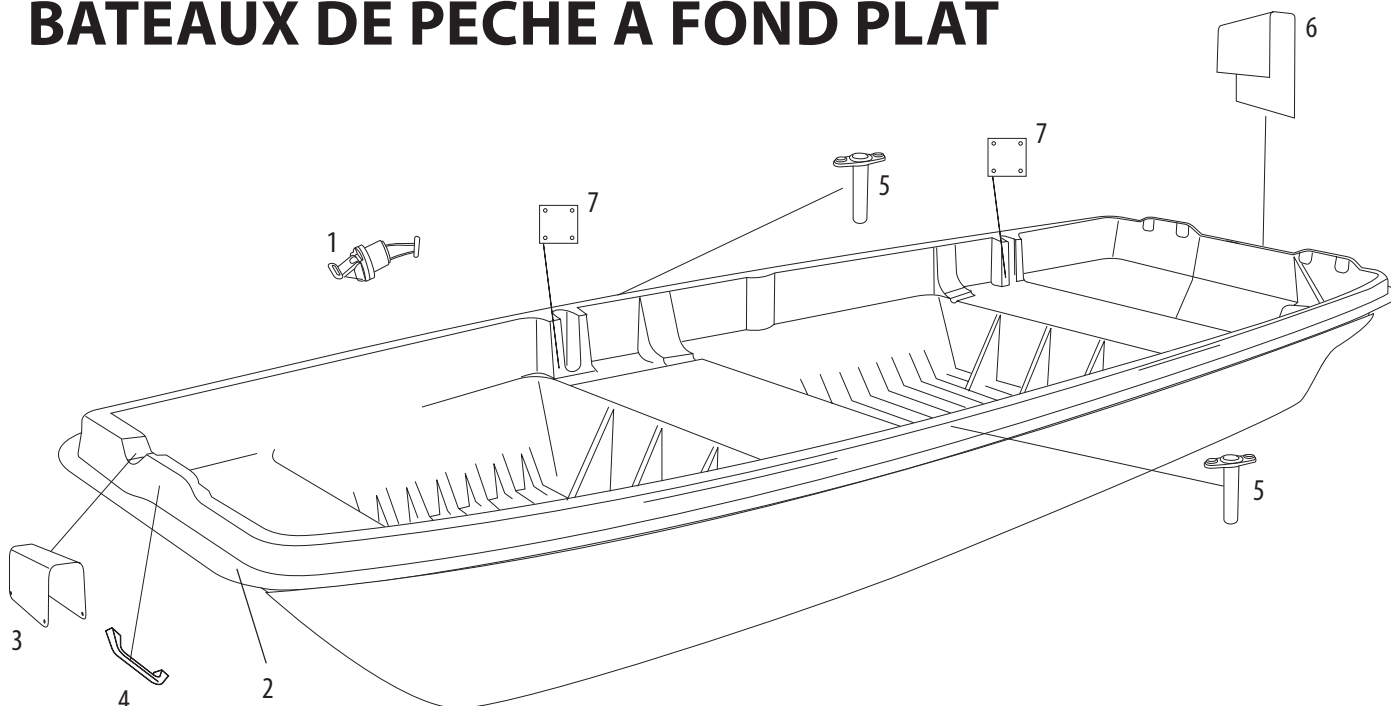

JON FISHING BOATS BATEAUX DE PÊCHE À FOND PLAT

**NOTE:**

Not all models are equipped with the parts listed above.

All accessories are branded Pelican and designed to fit perfectly on your Pelican fishing boat. The product code for these accessories ends with "-00". You can call our client service department at 1-888-669-6960 or e-mail us at service@pelicansport.com to order them.